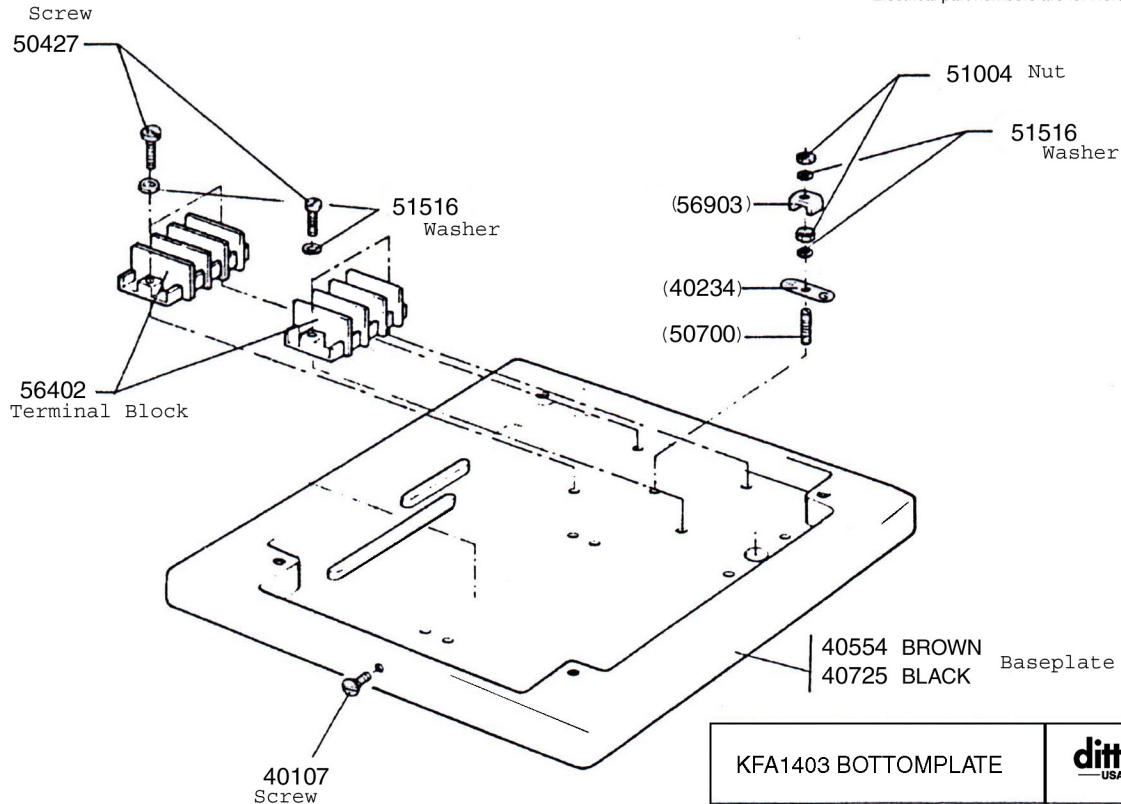

ditting U.S.A.

For parts & technical assistance
(818)247-9479 info@ditting.com
US/Canada (800) 835-5992

ditting
USA
1000 Air Way
Glendale, CA
91201 USA

Electrical part numbers are for North America ONLY

KFA1403 BOTTOMPLATE