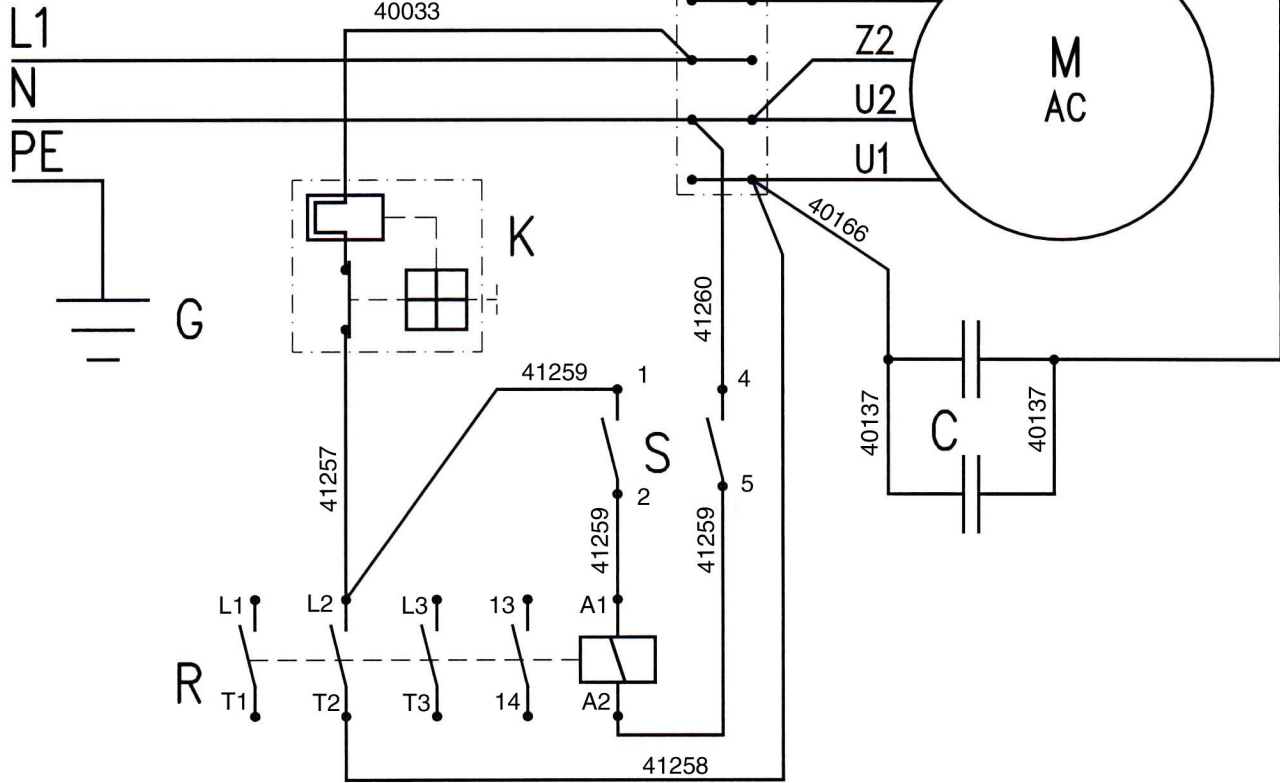

KR 1203 120V AC 60Hz UL

ditting U.S.A.

For parts & technical assistance
 (818)247-9479 info@ditting.com
 US/Canada (800) 835-5992

ditting
 USA

1000 Air Way
 Glendale, CA
 91201 USA

Electrical part numbers are for North America ONLY

ELECTRICAL SCHEMATIC
 WIRING DIAGRAM KR1203 UL

ditting
 SWISS

Ditting Maschinen Ag
 Bramenstrasse 11
 CH-8184 Bachenbülach
 Switzerland

ditting
 USA

Ditting USA
 1000 Air Way
 Glendale, CA
 91201 USA
 818-247-9479